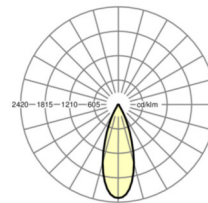

MECHANICS

Housing colour	black RAL 9005
Dimensions (LxWxH/DxH)	765mm x 55mm x 201mm
Weight (net)	2.5kg
Swivel and turn area (x/y/z)	+ 90° / 0° / 335°
Type of installation	Mounting rail system installation, Light structure

Dimensions

L	765 mm	Length
B	55 mm	Width
H	201 mm	Height

DEEP-LINK

<https://www.regiolux.de/en/article/19105506024>

Reference	LED 7600lm 830
ηLB	100 %
Φ ↓/↑	100 % / 0 %
UGR lat./long.	25.3 / 25.3